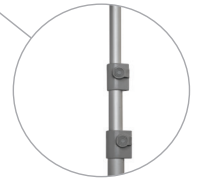

# THE MAJESTIC

- Interchangeable graphic drum
- Adjustable height  
(allows for use as tabletop display)
- Finish: **Silver**
- Graphic is held with top clamp rail and bottom clamp drum
- Features adjustable-height pole
- Padded carrying case included

Code	Description	Viewable Area
<b>THE MAJESTIC</b>		
DRMS34	Silver	33.5" W x 33" – 84" H
DRMS39	Silver	39.3" W x 33" – 84" H
DRMS48	Silver	47.25" W x 33" – 84" H
DRMS60	Silver	59" W x 33" – 84" H

Code	Description
<b>ACCESSORIES</b>	
DRAMCS	Magnetic Top Clamp Connector
DRULSL3	Universal (UL Listed) LED Light Kit
DRMD34	Interchangeable Graphic Drum (for DRMS34)
DRMD39	Interchangeable Graphic Drum (for DRMS39)
DRMD48	Interchangeable Graphic Drum (for DRMS48)
DRMD60	Interchangeable Graphic Drum (for DRMS60)

(Optional)  
**Magnetic Top Clamp Connector**  
DRAMCS

(Optional)  
**Universal (UL Listed) LED Light Kit**  
DRULSL3