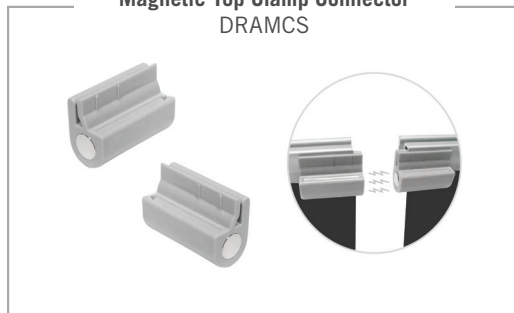

# THE MAJESTIC

- Interchangeable graphic drum
- Adjustable height  
(allows for use as tabletop display)
- Finish: **Silver**
- Graphic is held with top clamp rail and bottom clamp drum
- Features adjustable-height pole
- Padded carrying case included

Code	Description	Viewable Area
<b>THE MAJESTIC</b>		
DRMS34	Silver	33.5" W x 33" – 84" H
DRMS39	Silver	39.3" W x 33" – 84" H
DRMS48	Silver	47.25" W x 33" – 84" H
DRMS60	Silver	59" W x 33" – 84" H

Code	Description
<b>ACCESSORIES</b>	
DRAMCS	Magnetic Top Clamp Connector
DRULSL3	Universal (UL Listed) LED Light Kit
DRMD34	Interchangeable Graphic Drum (for DRMS34)
DRMD39	Interchangeable Graphic Drum (for DRMS39)
DRMD48	Interchangeable Graphic Drum (for DRMS48)
DRMD60	Interchangeable Graphic Drum (for DRMS60)

(Optional)  
**Magnetic Top Clamp Connector**  
DRAMCS

(Optional)  
**Universal (UL Listed) LED Light Kit**  
DRULSL3