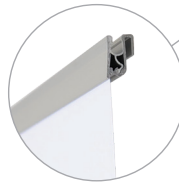

# THE MAJESTIC

- Interchangeable graphic drum
- Adjustable height  
(allows for use as tabletop display)
- Finish: **Silver**
- Graphic is held with top clamp rail and bottom clamp drum
- Features adjustable-height pole
- Padded carrying case included

Code	Description	Viewable Area
<b>THE MAJESTIC</b>		
DRMS34	Silver	33.5" W x 33" – 84" H
DRMS39	Silver	39.3" W x 33" – 84" H
DRMS48	Silver	47.25" W x 33" – 84" H
DRMS60	Silver	59" W x 33" – 84" H

Code	Description
<b>ACCESSORIES</b>	
DRAMCS	Magnetic Top Clamp Connector
DRULSL3	Universal (UL Listed) LED Light Kit
DRMD34	Interchangeable Graphic Drum (for DRMS34)
DRMD39	Interchangeable Graphic Drum (for DRMS39)
DRMD48	Interchangeable Graphic Drum (for DRMS48)
DRMD60	Interchangeable Graphic Drum (for DRMS60)